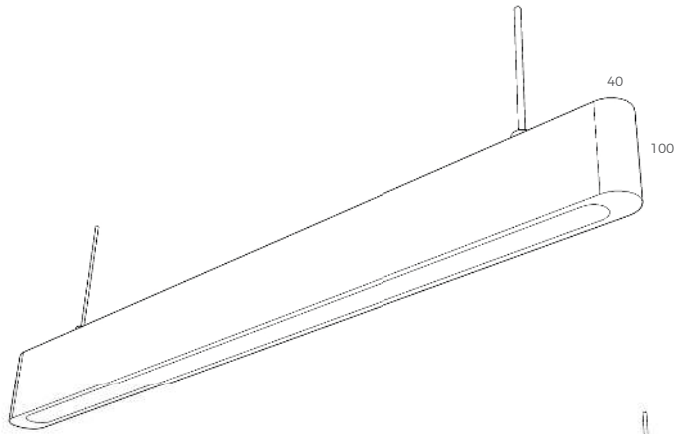

# FORBI

---

**workagile**

WORKPLACE FURNITURE

Suspended solid timber feature light fittings. Choice of 3 timbers – Oak, Ash, Walnut – and 3 sizes - 1200mm, 1500mm and 1800mm.

Aside from providing essential feature or even task lighting in work areas, Forbi is a design statement in its own right helping define space and height.

**“ Designer’s comment:**  
 There is a story behind every name! On many a building site you will hear – “pass us a bit of forbi” - Carpenter’s slang for a 4” x 2” piece of timber! Whilst this is somewhat demeaning to what is a beautifully crafted feature piece of joinery that is in essence what it starts off as – a piece of 4 x 2! Oh well, the name has stuck now. ”

## Standard Sizes

**Forbi Suspended Feature Light**  
1200x60x120mm High

**Forbi Suspended Feature Light**  
1500x60x120mm High

**Forbi Suspended Feature Light**  
1800x60x120mm High