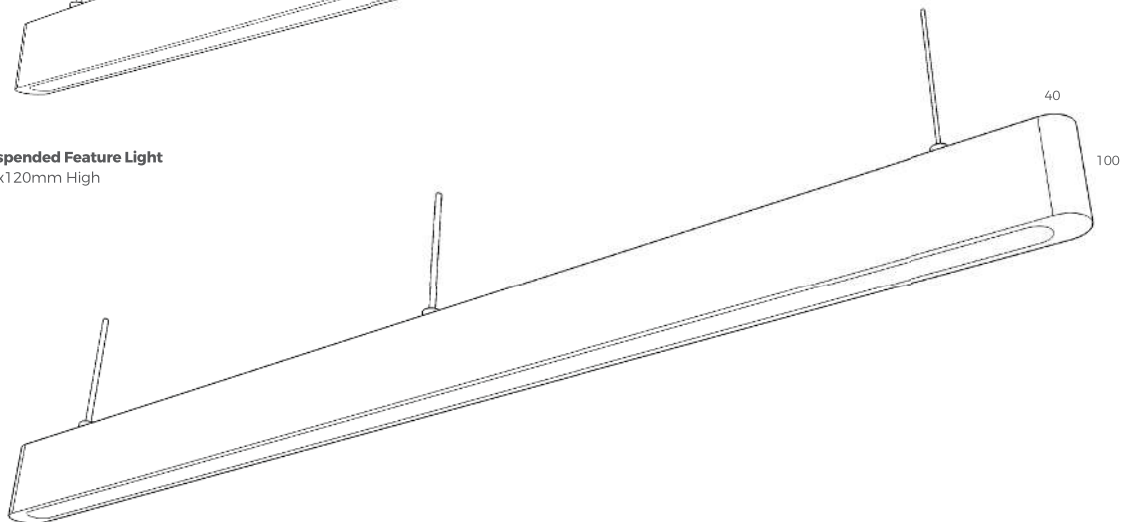

# FORBI

---

**workagile**

WORKPLACE FURNITURE

Suspended solid timber feature light fittings. Choice of 3 timbers – Oak, Ash, Walnut – and 3 sizes - 1200mm, 1500mm and 1800mm.

Aside from providing essential feature or even task lighting in work areas, Forbi is a design statement in its own right helping define space and height.

**“ Designer’s comment:**  
 There is a story behind every name! On many a building site you will hear – “pass us a bit of forbi” - Carpenter’s slang for a 4” x 2” piece of timber! Whilst this is somewhat demeaning to what is a beautifully crafted feature piece of joinery that is in essence what it starts off as – a piece of 4 x 2! Oh well, the name has stuck now. ”

## Standard Sizes

**Forbi Suspended Feature Light**  
1200x60x120mm High

**Forbi Suspended Feature Light**  
1500x60x120mm High

**Forbi Suspended Feature Light**  
1800x60x120mm High