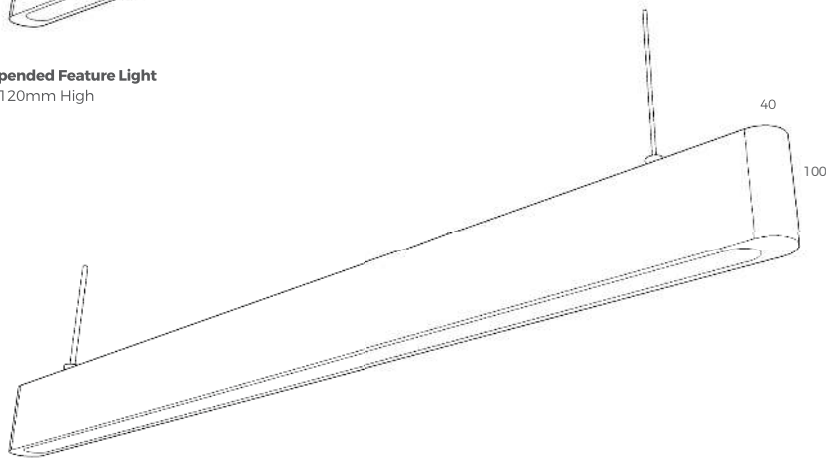

# FORBI

---

**workagile**

WORKPLACE FURNITURE

Suspended solid timber feature light fittings. Choice of 3 timbers – Oak, Ash, Walnut – and 3 sizes - 1200mm, 1500mm and 1800mm.

Aside from providing essential feature or even task lighting in work areas, Forbi is a design statement in its own right helping define space and height.

**“ Designer’s comment:**  
 There is a story behind every name! On many a building site you will hear – “pass us a bit of forbi” - Carpenter’s slang for a 4” x 2” piece of timber! Whilst this is somewhat demeaning to what is a beautifully crafted feature piece of joinery that is in essence what it starts off as – a piece of 4 x 2! Oh well, the name has stuck now. ”

## Standard Sizes

**Forbi Suspended Feature Light**  
1200x60x120mm High

**Forbi Suspended Feature Light**  
1500x60x120mm High

**Forbi Suspended Feature Light**  
1800x60x120mm High