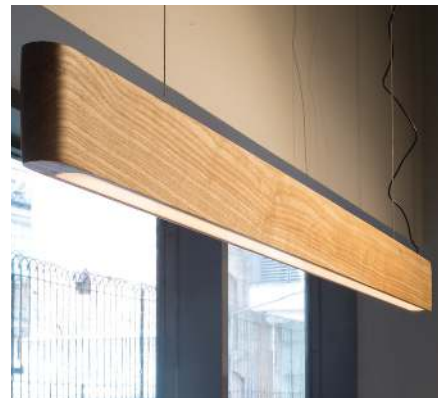

# FORBI

---

**workagile**

WORKPLACE FURNITURE

Suspended solid timber feature light fittings. Choice of 3 timbers – Oak, Ash, Walnut – and 3 sizes - 1200mm, 1500mm and 1800mm.

Aside from providing essential feature or even task lighting in work areas, Forbi is a design statement in its own right helping define space and height.

**“ Designer’s comment:**  
 There is a story behind every name! On many a building site you will hear – “pass us a bit of forbi” - Carpenter’s slang for a 4” x 2” piece of timber! Whilst this is somewhat demeaning to what is a beautifully crafted feature piece of joinery that is in essence what it starts off as – a piece of 4 x 2! Oh well, the name has stuck now. ”

## Standard Sizes

**Forbi Suspended Feature Light**  
1200x60x120mm High

**Forbi Suspended Feature Light**  
1500x60x120mm High

**Forbi Suspended Feature Light**  
1800x60x120mm High

## Standard Finishes

**Timber:**

- Oak
- Ash
- Walnut