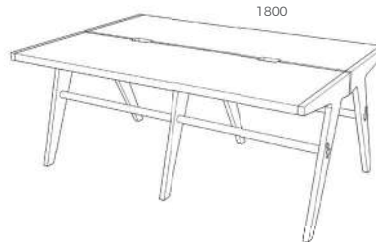

## Standard Sizes

### 750MM HIGH

**Mutu Low Single (Starter)**  
1100x1120x750mm High

**Mutu Low Single (Extension)**  
1100x1120x750mm High

**Mutu Low Double (Starter)**  
1800x1120x750mm High

**Mutu Low Double (Extension)**  
1800x1120x750mm High

### 1100MM HIGH

**Mutu High Single (Starter)**  
1100x1120x1100mm High

**Mutu High Single (Extension)**  
1100x1120x1100mm High

**Mutu High Double (Starter)**  
1800x1120x1100mm High

**Mutu High Double (Extension)**  
1800x1120x1100mm High