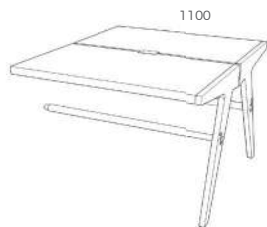

## Standard Sizes

### 750MM HIGH

**Mutu Low Single (Starter)**  
1100x1120x750mm High

**Mutu Low Single (Extension)**  
1100x1120x750mm High

**Mutu Low Double (Starter)**  
1800x1120x750mm High

**Mutu Low Double (Extension)**  
1800x1120x750mm High

### 1100MM HIGH

**Mutu High Single (Starter)**  
1100x1120x1100mm High

**Mutu High Single (Extension)**  
1100x1120x1100mm High

**Mutu High Double (Starter)**  
1800x1120x1100mm High

**Mutu High Double (Extension)**  
1800x1120x1100mm High

### 450MM HIGH

**Mutu Coffee Table (Starter)**  
1000x1000x450mm High