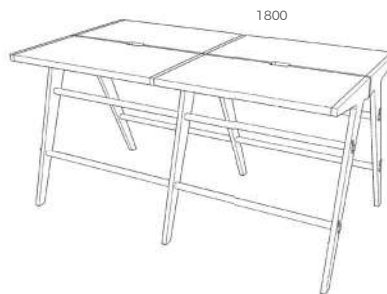

## Standard Sizes

### 750MM HIGH

**Mutu Low Single (Starter)**  
1100x1120x750mm High

**Mutu Low Single (Extension)**  
1100x1120x750mm High

**Mutu Low Double (Starter)**  
1800x1120x750mm High

**Mutu Low Double (Extension)**  
1800x1120x750mm High

### 1100MM HIGH

**Mutu High Single (Starter)**  
1100x1120x1100mm High

**Mutu High Single (Extension)**  
1100x1120x1100mm High

**Mutu High Double (Starter)**  
1800x1120x1100mm High

**Mutu High Double (Extension)**  
1800x1120x1100mm High

### 450MM HIGH

**Mutu Coffee Table (Starter)**  
1000x1000x450mm High