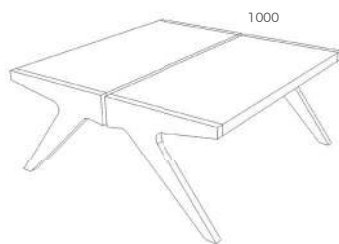

### 750MM HIGH

**Mutu Low Single (Starter)**  
1100x1120x750mm High

**Mutu Low Single (Extension)**  
1100x1120x750mm High

**Mutu Low Double (Starter)**  
1800x1120x750mm High

**Mutu Low Double (Extension)**  
1800x1120x750mm High

### 1100MM HIGH

**Mutu High Single (Starter)**  
1100x1120x1100mm High

**Mutu High Single (Extension)**  
1100x1120x1100mm High

**Mutu High Double (Starter)**  
1800x1120x1100mm High

**Mutu High Double (Extension)**  
1800x1120x1100mm High

### 450MM HIGH

**Mutu Coffee Table (Starter)**  
1000x1000x450mm High