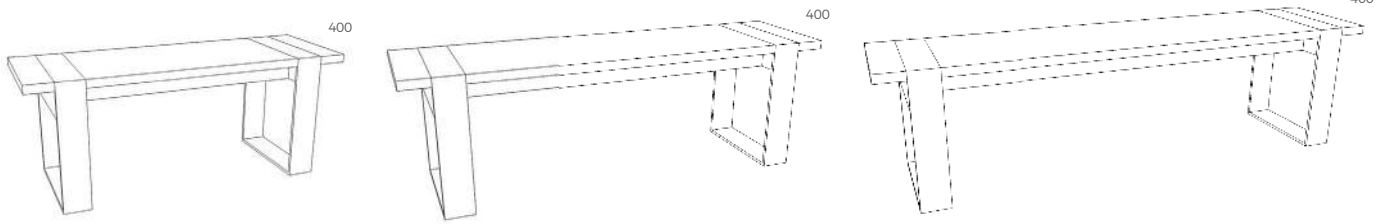

Haag High Table
2000x400x1100mm

600mm Deep

Haag High Table
1200x600x1100mm

Haag High Table
1500x600x1100mm

Haag High Table
2000x600x1100mm

800mm Deep

Haag High Table
1500x800x1100mm

Standard Sizes

BENCH (470MM HIGH)

Haag Bench
1200x400x470mm

Haag Bench
1500x400x470mm

Haag Bench
1800x400x470mm

Haag Bench
2000x400x470mm

Haag Bench
2400x400x470mm

CREDENZA (750MM HIGH)

Haag Credenza
1200x600x750mm

Haag Credenza
1500x600x750mm

Haag Credenza
2000x600x750mm

COFFEE TABLE (450MM HIGH)

Haag Coffee Table
1000x1000x450mm

Standard Sizes

HIGH TABLE (1100MM HIGH)

1000mm Deep

Haag High Table
1500x1000x1100mm