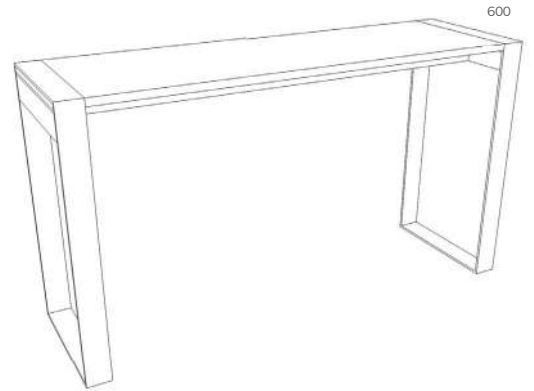

Standard Sizes

TABLE (750MM HIGH)

Haag Table
2000x1000x750mm

Haag Table
2400x1000x750mm

Haag Table
3000x1000x750mm

Haag Table
3000x1200x750mm

Standard Finishes

Leg Support:

Haag High Table
2000x400x1100mm

600mm Deep

Haag High Table
1200x600x1100mm

Haag High Table
1500x600x1100mm

Haag High Table
2000x600x1100mm

800mm Deep

Haag High Table
1500x800x1100mm

Standard Sizes

BENCH (470MM HIGH)

Haag Bench
1200x400x470mm

Haag Bench
1500x400x470mm

Haag Bench
1800x400x470mm

Haag Bench
2000x400x470mm

Haag Bench
2400x400x470mm

CREDENZA (750MM HIGH)

Haag Credenza
1200x600x750mm

Haag Credenza
1500x600x750mm

Haag Credenza
2000x600x750mm

COFFEE TABLE (450MM HIGH)

Haag Coffee Table
1000x1000x450mm

Standard Sizes

HIGH TABLE (1100MM HIGH)

1000mm Deep

Haag High Table
1500x1000x1100mm