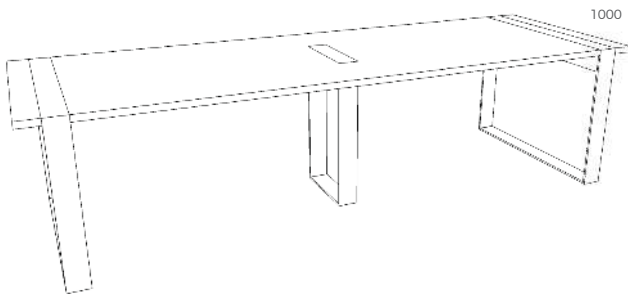

Standard Sizes

TABLE (750MM HIGH)

Haag Table
2000x1000x750mm

Haag Table
2400x1000x750mm

Haag Table
3000x1000x750mm

Haag Table
3000x1200x750mm

Standard Finishes

Leg Support:

- Blackened steel

Work surface:

- Oak
- Ash
- Walnut
- Sprayed Coloured Lacquer (Credenza only)

Standard Sizes

HIGH TABLE (1100MM HIGH)

400mm Deep

Haag High Table
1200x400x1100mm

Haag High Table
1500x400x1100mm

Haag High Table
2000x400x1100mm

600mm Deep

Haag High Table
1200x600x1100mm

Haag High Table
1500x600x1100mm

Haag High Table
2000x600x1100mm

800mm Deep

Haag High Table
1500x800x1100mm

Standard Sizes