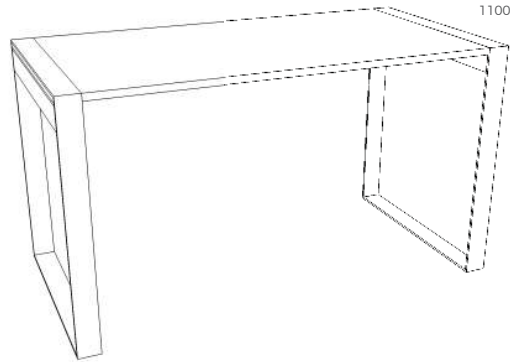

Haag High Table
2000x400x1100mm

600mm Deep

Haag High Table
1200x600x1100mm

Haag High Table
1500x600x1100mm

Haag High Table
2000x600x1100mm

800mm Deep

Haag High Table
1500x800x1100mm

Standard Sizes

BENCH (470MM HIGH)

Haag Bench
1200x400x470mm

Haag Bench
1500x400x470mm

Haag Bench
1800x400x470mm

Haag Bench
2000x400x470mm

Haag Bench
2400x400x470mm

CREDENZA (750MM HIGH)

Haag Credenza
1200x600x750mm

Haag Credenza
1500x600x750mm

Haag Credenza
2000x600x750mm

COFFEE TABLE (450MM HIGH)

Haag Coffee Table
1000x1000x450mm

Standard Sizes

HIGH TABLE (1100MM HIGH)

1000mm Deep

Haag High Table
1500x1000x1100mm

Haag High Table
2000x1000x1100mm

1200mm Deep

Haag High Table
2000x1200x1100mm

workagile

WORKPLACE FURNITURE

To specify Haag, request the drawing model files by emailing us: london@workagile.co.uk

+44(0)20 3904 6688
london@workagile.co.uk
workagile.co.uk