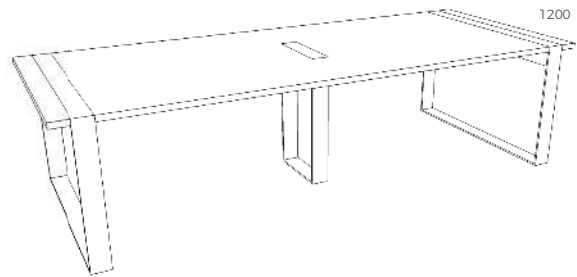

Standard Sizes

TABLE (750MM HIGH)

Haag Table
2000x1000x750mm

Haag Table
2400x1000x750mm

Haag Table
3000x1000x750mm

Haag Table
3000x1200x750mm

Standard Finishes

Leg Support:

- Blackened steel

Work surface:

- Oak
- Ash
- Walnut
- Sprayed Coloured Lacquer (Credenza only)

Standard Sizes

HIGH TABLE (1100MM HIGH)

400mm Deep

Haag High Table
1200x400x1100mm

Haag High Table
1500x400x1100mm

Haag High Table
2000x400x1100mm

600mm Deep

Haag High Table
1200x600x1100mm

Haag High Table
1500x600x1100mm

Haag High Table
2000x600x1100mm

800mm Deep

Haag High Table
1500x800x1100mm

Standard Sizes