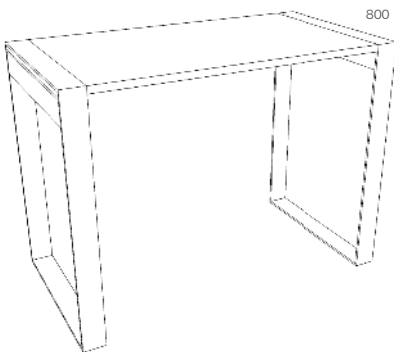

Standard Sizes

TABLE (750MM HIGH)

Haag Table
2000x1000x750mm

Haag Table
2400x1000x750mm

Haag Table
3000x1000x750mm

Haag Table
3000x1200x750mm

Standard Finishes

Leg Support:

Haag High Table
2000x400x1100mm

600mm Deep

Haag High Table
1200x600x1100mm

Haag High Table
1500x600x1100mm

Haag High Table
2000x600x1100mm

800mm Deep

Haag High Table
1500x800x1100mm

Standard Sizes

BENCH (470MM HIGH)

Haag Bench
1200x400x470mm

Haag Bench
1500x400x470mm

Haag Bench
1800x400x470mm

Haag Bench
2000x400x470mm

Haag Bench
2400x400x470mm

CREDENZA (750MM HIGH)

Haag Credenza
1200x600x750mm

Haag Credenza
1500x600x750mm

Haag Credenza
2000x600x750mm

COFFEE TABLE (450MM HIGH)

Haag Coffee Table
1000x1000x450mm

Standard Sizes

HIGH TABLE (1100MM HIGH)

1000mm Deep

Haag High Table
1500x1000x1100mm