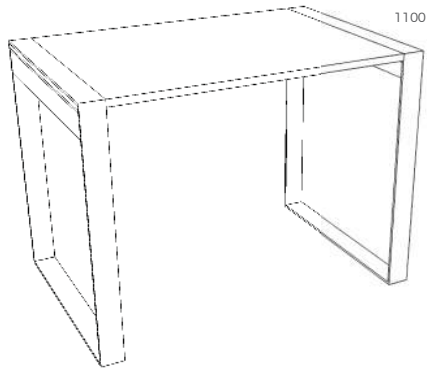

Haag High Table
2000x400x1100mm

600mm Deep

Haag High Table
1200x600x1100mm

Haag High Table
1500x600x1100mm

Haag High Table
2000x600x1100mm

800mm Deep

Haag High Table
1500x800x1100mm

Standard Sizes

BENCH (470MM HIGH)

Haag Bench
1200x400x470mm

Haag Bench
1500x400x470mm

Haag Bench
1800x400x470mm

Haag Bench
2000x400x470mm

Haag Bench
2400x400x470mm

CREDENZA (750MM HIGH)

Haag Credenza
1200x600x750mm

Haag Credenza
1500x600x750mm

Haag Credenza
2000x600x750mm

COFFEE TABLE (450MM HIGH)

Haag Coffee Table
1000x1000x450mm

Standard Sizes

HIGH TABLE (1100MM HIGH)

1000mm Deep

Haag High Table
1500x1000x1100mm

Haag High Table
2000x1000x1100mm

1200mm Deep

Haag High Table
2000x1200x1100mm

workagile

WORKPLACE FURNITURE

To specify Haag, request the drawing model files by emailing us: london@workagile.co.uk

+44(0)20 3904 6688
london@workagile.co.uk
workagile.co.uk