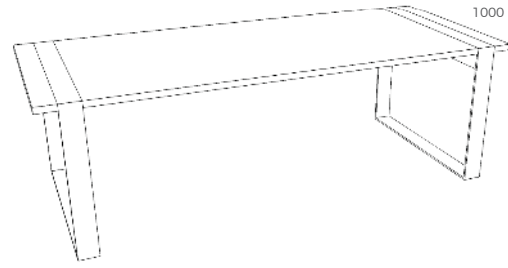

Standard Sizes

TABLE (750MM HIGH)

Haag Table
2000x1000x750mm

Haag Table
2400x1000x750mm

Haag Table
3000x1000x750mm

Haag Table
3000x1200x750mm

Standard Finishes

Leg Support:

- Blackened steel

Work surface:

- Oak
- Ash
- Walnut
- Sprayed Coloured Lacquer (Credenza only)

Standard Sizes

HIGH TABLE (1100MM HIGH)

400mm Deep

Haag High Table
1200x400x1100mm

Haag High Table
1500x400x1100mm

Haag High Table
2000x400x1100mm

600mm Deep

Haag High Table
1200x600x1100mm

Haag High Table
1500x600x1100mm

Haag High Table
2000x600x1100mm

800mm Deep

Haag High Table
1500x800x1100mm

Standard Sizes

Haag Credenza
1500x600x750mm

Haag Credenza
2000x600x750mm

COFFEE TABLE (450MM HIGH)

Haag Coffee Table
1000x1000x450mm

Standard Sizes

HIGH TABLE (1100MM HIGH)

1000mm Deep

Haag High Table
1500x1000x1100mm