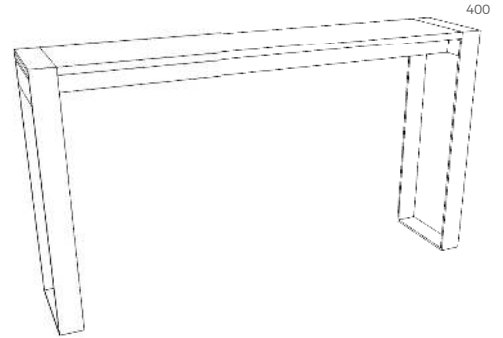

Standard Sizes

TABLE (750MM HIGH)

Haag Table
2000x1000x750mm

Haag Table
2400x1000x750mm

Haag Table
3000x1000x750mm

Haag Table
3000x1200x750mm

Standard Finishes

Leg Support:

- Blackened steel

Work surface:

- Oak
- Ash
- Walnut
- Sprayed Coloured Lacquer (Credenza only)

Standard Sizes

HIGH TABLE (1100MM HIGH)

400mm Deep

Haag High Table
1200x400x1100mm

Haag High Table
1500x400x1100mm

Haag High Table
2000x400x1100mm

600mm Deep

Haag High Table
1200x600x1100mm

Haag High Table
1500x600x1100mm

Haag High Table
2000x600x1100mm

800mm Deep

Haag High Table
1500x800x1100mm

Standard Sizes

BENCH (470MM HIGH)

Haag Bench
1200x400x470mm

Haag Bench
1500x400x470mm

Haag Bench
1800x400x470mm

Haag Bench
2000x400x470mm

Haag Bench
2400x400x470mm

CREDENZA (750MM HIGH)

Haag Credenza
1200x600x750mm