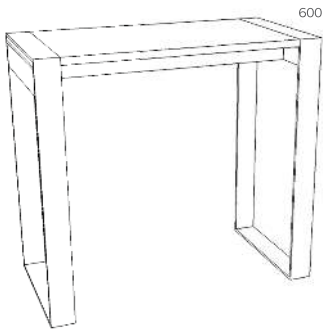

Standard Sizes

TABLE (750MM HIGH)

Haag Table
2000x1000x750mm

Haag Table
2400x1000x750mm

Haag Table
3000x1000x750mm

Haag Table
3000x1200x750mm

Standard Finishes

Leg Support:

- Blackened steel

Work surface:

- Oak
- Ash
- Walnut
- Sprayed Coloured Lacquer (Credenza only)

Standard Sizes

HIGH TABLE (1100MM HIGH)

400mm Deep

Haag High Table
1200x400x1100mm

Haag High Table
1500x400x1100mm

Haag High Table
2000x400x1100mm

600mm Deep

Haag High Table
1200x600x1100mm

Haag High Table
1500x600x1100mm

Haag High Table
2000x600x1100mm

800mm Deep

Haag High Table
1500x800x1100mm

Standard Sizes

BENCH (470MM HIGH)

Haag Bench
1200x400x470mm

Haag Bench
1500x400x470mm

Haag Bench
1800x400x470mm

Haag Bench
2000x400x470mm

Haag Bench
2400x400x470mm

CREDENZA (750MM HIGH)

Haag Credenza
1200x600x750mm