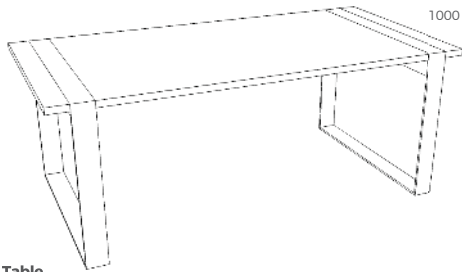

HAAAG

workagile

WORKPLACE FURNITURE

A range of tables, benches and poseur bars essential for collaboration and break out areas.

The inspiration for this design came from a trip to the Hague (Den Haag) in Holland. Straight line honesty. There is nothing hidden with Haag. By bringing the blackened steel structure to the 'outside', Haag is an open book, magically blending the beauty of raw steel and polished timber.

Standard Sizes

TABLE (750MM HIGH)

Haag Table
2000x1000x750mm

Haag Table
2400x1000x750mm

Haag Table
3000x1000x750mm

Haag Table
3000x1200x750mm

Standard Finishes

Leg Support:

Haag High Table
2000x400x1100mm

600mm Deep

Haag High Table
1200x600x1100mm

Haag High Table
1500x600x1100mm

Haag High Table
2000x600x1100mm

800mm Deep

Haag High Table
1500x800x1100mm

Standard Sizes

Haag Credenza
1500x600x750mm

Haag Credenza
2000x600x750mm

COFFEE TABLE (450MM HIGH)

Haag Coffee Table
1000x1000x450mm

Standard Sizes

HIGH TABLE (1100MM HIGH)

1000mm Deep

Haag High Table
1500x1000x1100mm