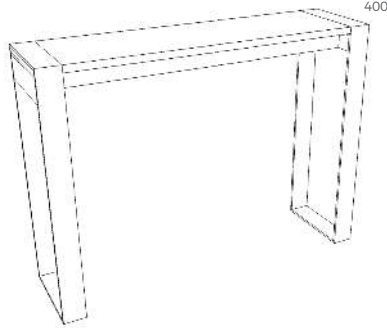

Standard Sizes

TABLE (750MM HIGH)

Haag Table
2000x1000x750mm

Haag Table
2400x1000x750mm

Haag Table
3000x1000x750mm

Haag Table
3000x1200x750mm

Standard Finishes

Leg Support:

- Blackened steel

Work surface:

- Oak
- Ash
- Walnut
- Sprayed Coloured Lacquer (Credenza only)

Standard Sizes

HIGH TABLE (1100MM HIGH)

400mm Deep

Haag High Table
1200x400x1100mm

Haag High Table
1500x400x1100mm

Haag High Table
2000x400x1100mm

600mm Deep

Haag High Table
1200x600x1100mm

Haag High Table
1500x600x1100mm

Haag High Table
2000x600x1100mm

800mm Deep

Haag High Table
1500x800x1100mm

Standard Sizes

BENCH (470MM HIGH)

Haag Bench
1200x400x470mm

Haag Bench
1500x400x470mm

Haag Bench
1800x400x470mm

Haag Bench
2000x400x470mm

Haag Bench
2400x400x470mm

CREDENZA (750MM HIGH)

Haag Credenza
1200x600x750mm