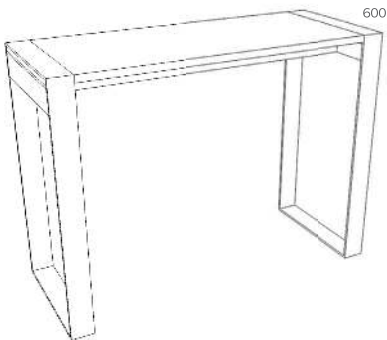

Standard Sizes

TABLE (750MM HIGH)

Haag Table
2000x1000x750mm

Haag Table
2400x1000x750mm

Haag Table
3000x1000x750mm

Haag Table
3000x1200x750mm

Standard Finishes

Leg Support:

- Blackened steel

Work surface:

- Oak
- Ash
- Walnut
- Sprayed Coloured Lacquer (Credenza only)

Standard Sizes

HIGH TABLE (1100MM HIGH)

400mm Deep

Haag High Table
1200x400x1100mm

Haag High Table
1500x400x1100mm

Haag High Table
2000x400x1100mm

600mm Deep

Haag High Table
1200x600x1100mm

Haag High Table
1500x600x1100mm

Haag High Table
2000x600x1100mm

800mm Deep

Haag High Table
1500x800x1100mm

Standard Sizes

BENCH (470MM HIGH)

Haag Bench
1200x400x470mm

Haag Bench
1500x400x470mm

Haag Bench
1800x400x470mm

Haag Bench
2000x400x470mm

Haag Bench
2400x400x470mm

CREDENZA (750MM HIGH)

Haag Credenza
1200x600x750mm