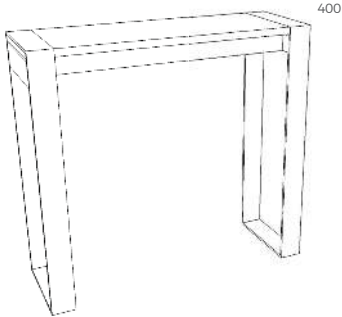

Standard Sizes

TABLE (750MM HIGH)

Haag Table
2000x1000x750mm

Haag Table
2400x1000x750mm

Haag Table
3000x1000x750mm

Haag Table
3000x1200x750mm

Standard Finishes

Leg Support:

- Blackened steel

Work surface:

- Oak
- Ash
- Walnut
- Sprayed Coloured Lacquer (Credenza only)

Standard Sizes

HIGH TABLE (1100MM HIGH)

400mm Deep

Haag High Table
1200x400x1100mm

Haag High Table
1500x400x1100mm

Haag High Table
2000x400x1100mm

600mm Deep

Haag High Table
1200x600x1100mm

Haag High Table
1500x600x1100mm

Haag High Table
2000x600x1100mm

800mm Deep

Haag High Table
1500x800x1100mm

Standard Sizes

BENCH (470MM HIGH)

Haag Bench
1200x400x470mm

Haag Bench
1500x400x470mm

Haag Bench
1800x400x470mm

Haag Bench
2000x400x470mm

Haag Bench
2400x400x470mm

CREDENZA (750MM HIGH)

Haag Credenza
1200x600x750mm