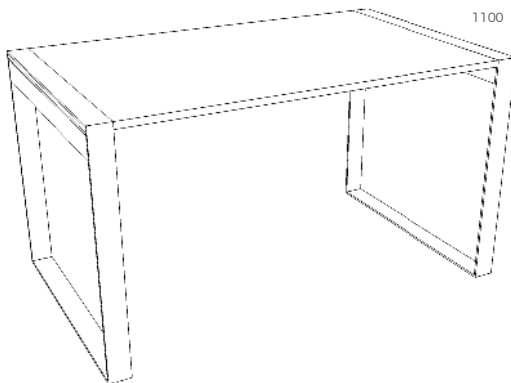

Haag High Table
2000x400x1100mm

600mm Deep

Haag High Table
1200x600x1100mm

Haag High Table
1500x600x1100mm

Haag High Table
2000x600x1100mm

800mm Deep

Haag High Table
1500x800x1100mm

Standard Sizes

BENCH (470MM HIGH)

Haag Bench
1200x400x470mm

Haag Bench
1500x400x470mm

Haag Bench
1800x400x470mm

Haag Bench
2000x400x470mm

Haag Bench
2400x400x470mm

CREDENZA (750MM HIGH)

Haag Credenza
1200x600x750mm

Haag Credenza
1500x600x750mm

Haag Credenza
2000x600x750mm

COFFEE TABLE (450MM HIGH)

Haag Coffee Table
1000x1000x450mm

Standard Sizes

HIGH TABLE (1100MM HIGH)

1000mm Deep

Haag High Table
1500x1000x1100mm

Haag High Table
2000x1000x1100mm

1200mm Deep

Haag High Table
2000x1200x1100mm

workagile

WORKPLACE FURNITURE

To specify Haag, request the drawing model files by emailing us: london@workagile.co.uk

+44(0)20 3904 6688
london@workagile.co.uk
workagile.co.uk