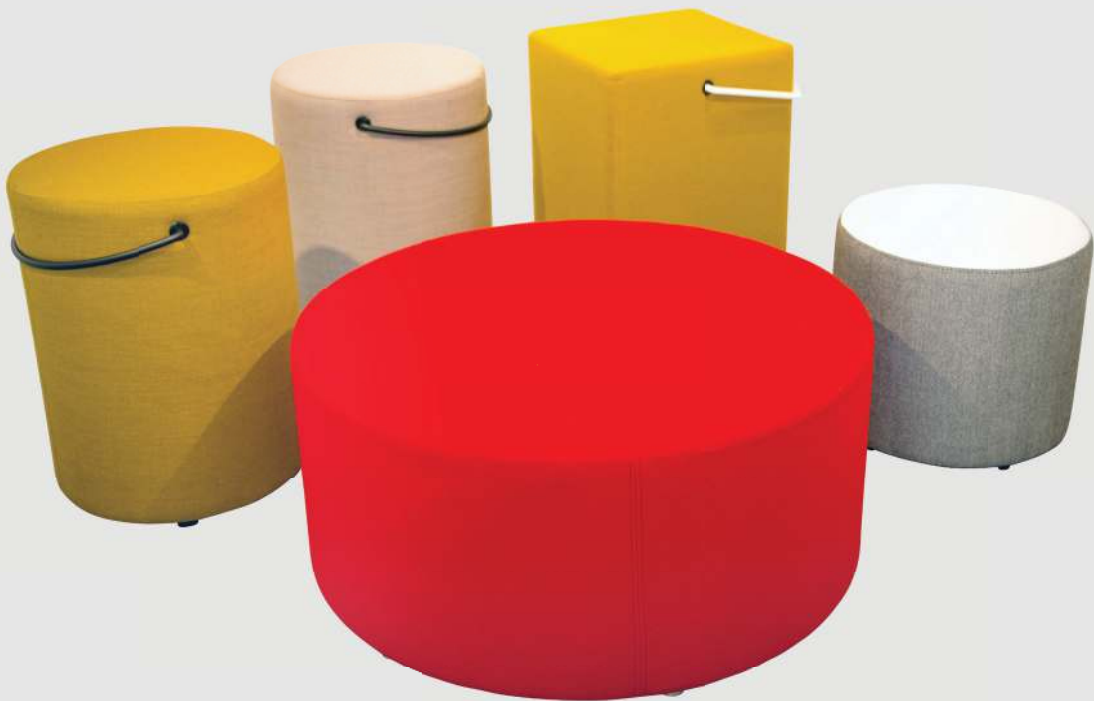

DOTS

workagile

WORKPLACE FURNITURE

A range of upholstered poufs of various shapes and sizes. Every workplace has a need for informal seating 'dotted' about! Right at the heart of the 'workagile' principle.

Dots provides the perfect solution when looking for somewhere to 'perch' when an impromptu discussion or meeting occurs.

“ Designer’s comment:
 An awesome opportunity to add a splash of colour to any workplace. But, more than that, Dots encourage constructive staff interaction from 'dot to dot'. ”

CIRCLE HIGH (640 HIGH) WITH CASTORS

450

Dots Circle HIGH
450x640mm

Standard Finishes

Upholstery:

- Fabric Band 1
- Fabric Band 2
- Fabric Band 3

Standard Sizes

SQUARE (410 HIGH)

450

Dots Square
425x410x410mm

900

Dots Square Double
695x410x410mm

1200

Dots Square Treble
965x410x410mm

SQUARE HIGH (640 HIGH) WITH CASTORS

425