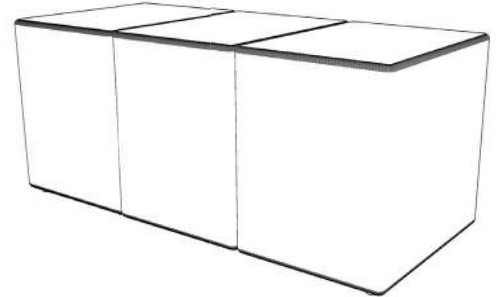

450

Dots Square
425x410x410mm

900

Dots Square Double
695x410x410mm

1200

Dots Square Treble
965x410x410mm

SQUARE HIGH (640 HIGH) WITH CASTORS

425

Dots Square HIGH
425x425x640mm

Standard Finishes

Upholstery:

- Fabric Band 1
- Fabric Band 2
- Fabric Band 3

workagile

WORKPLACE FURNITURE

To specify Dots, request the drawing model files by emailing us: london@workagile.co.uk