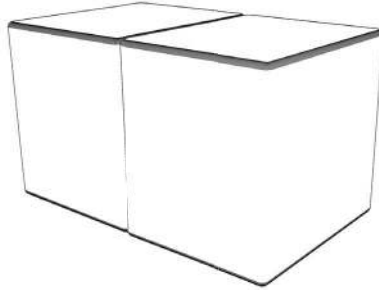

Standard Sizes

CIRCLE (410MM HIGH)

450

Dots Circle 450
450x410mm

900

Dots Circle 900
900x410mm

1200

Dots Circle 1200
1200x410mm

CIRCLE HIGH (640 HIGH) WITH CASTORS

450

Dots Circle HIGH
450x640mm

Standard Finishes

Upholstery:

- Fabric Band 1
- Fabric Band 2
- Fabric Band 3

Standard Sizes

SQUARE (410 HIGH)

450

Dots Square
425x410x410mm

900

Dots Square Double
695x410x410mm

1200

Dots Square Treble
965x410x410mm

SQUARE HIGH (640 HIGH) WITH CASTORS

425